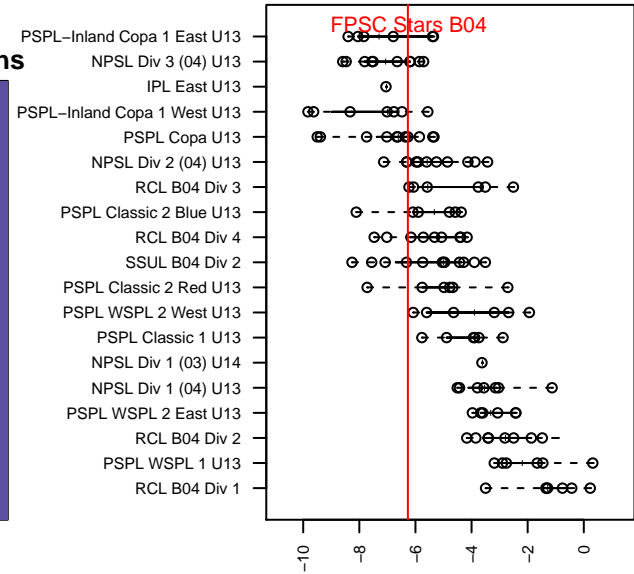

FPSC Stars B04

Franklin Pierce SC
Tacoma, WA
B04 total strength=664
attack=1.35 defense=0.29
fall league = PSPL Copa U13

alt names used:
FPSC -Rec B04 Stars

Venues played:
2016 PSPL Copa U13

**attack and defense variance (black dot)
relative to other teams
and top 10 in region**

**attack and defense rating
relative to others at age
and all opponents in last 13 months**

Performance relative to 13 month average

Performance relative to 13 month average

date	home		away		venue	pred.home	pred.away
2016-11-12	Nortac Sparta Red B04	2	FPSC Stars B04	8	2016 PSPL Copa U13	2.38	6.17
2016-11-06	Impact FC White B04	0	FPSC Stars B04	6	2016 PSPL Copa U13	0.74	7.11
2016-11-05	Emerald City FC Blue B04	2	FPSC Stars B04	1	2016 PSPL Copa U13	1.98	3.37
2016-10-23	FPSC Stars B04	3	Seattle Celtic Black B04	3	2016 PSPL Copa U13	5.17	3.72
2016-10-22	Cascade FC White B04	0	FPSC Stars B04	8	2016 PSPL Copa U13	0.72	7.41
2016-10-09	Kent City Black B04	5	FPSC Stars B04	2	2016 PSPL Copa U13	2.74	1.57
2016-10-01	FPSC Stars B04	2	TC United White B04	3	2016 PSPL Copa U13	1.88	3.00
2016-09-24	FPSC Stars B04	2	Seattle Celtic Orange B04	6	2016 PSPL Copa U13	3.60	3.81
2016-09-17	FPSC Stars B04	8	MRFC Blue B04	3	2016 PSPL Copa U13	4.35	2.78
2016-09-10	FPSC Stars B04	3	South Kitsap United B04	2	2016 PSPL Copa U13	2.37	4.14